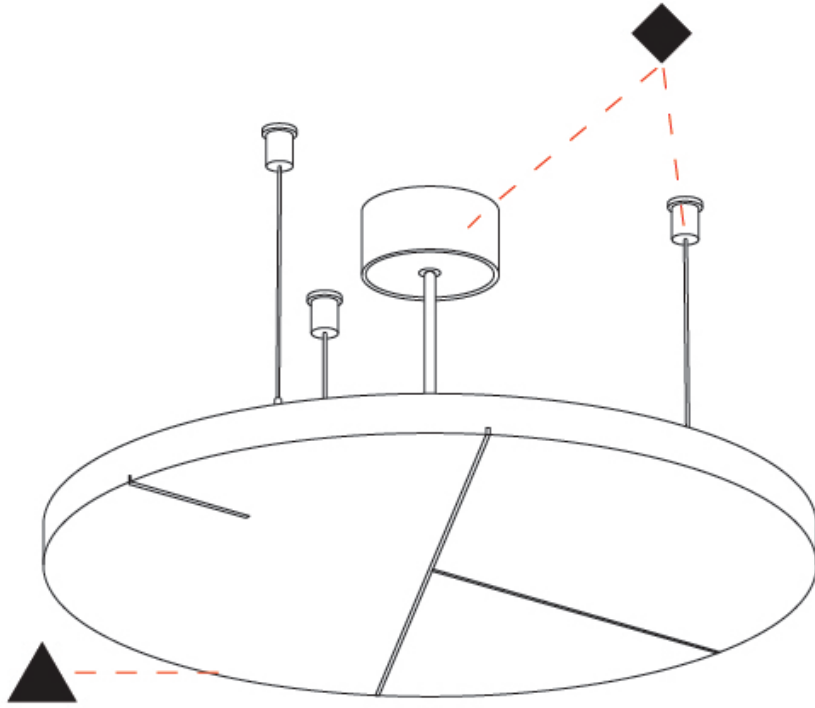

Ø446mm 17 ⁹/₁₆"

GLORIOUS ACOUSTIC LIGHT PANEL SUSPENSION

A300712-

PROJECT

TYPE

SPECIFIER

QUANTITY

DATE