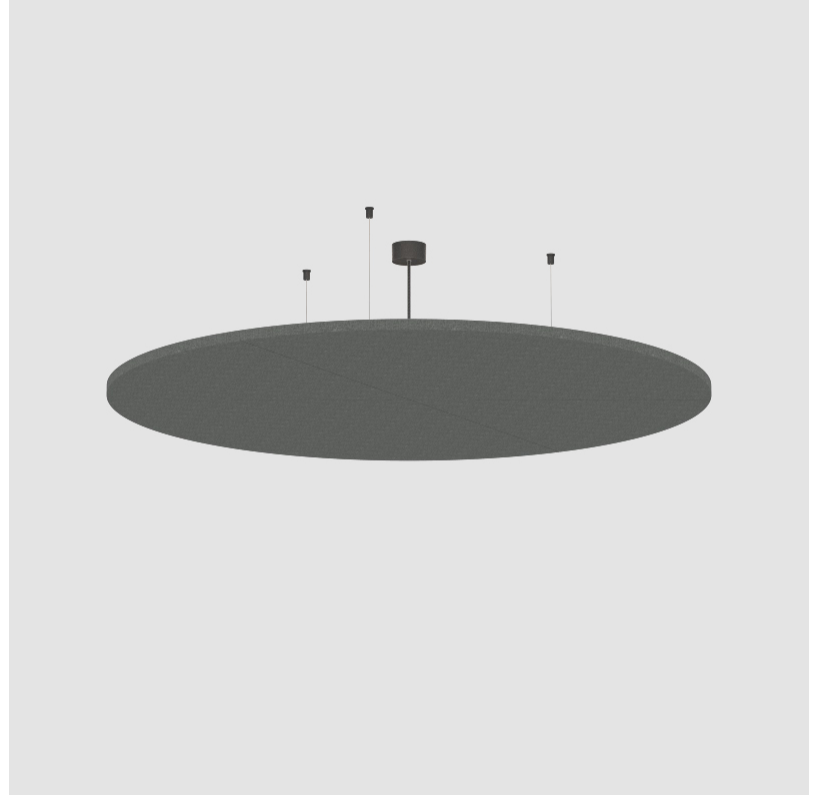

GENERAL

Series: Glorious Acoustic Light Panel
Brand: Prolicht
Division: Architectural
Mounting Type: Suspension
Mounting Location: Ceiling
Subcategory: Acoustic

PHYSICAL

Shape: Round
Diameter (mm): 1416
Diameter (in): 65 3/4
Width (mm): 54
Height (mm): 54
Height (in): 2 1/8
Light Distribution: Indirect

Fixture Finish: SSR / BKV / CWI / CRY / HAB / UFT / ITA / RUA / FTG / MYG / LOD / PUS / FRO / FUP / KIA / POP / BLS / SPG / MEY / GOH / GUM / CHC / COM / ABZ / JAG / OBR / MOS / ROR

Accent Finish: ANC / ASH / BNA / BTC / BZE / CEL / EGG / EVG / FOG / FOS / FST / FUA / IRI / IRO / KHA / LIC / LIM / MER / MSN / MUS / ONX / PEA / PLU / POL / PPY / RAY / ROY / RST / STE / SWD / TAN / TAU

Fixture Material: Aluminum
Cable Details: 2 000mm / 78 3/4" or 6 000mm / 236 1/4" Transparent Cable

ELECTRICAL

Lamp Type: LED (Zhaga Standard)
Input Wattage (W): 23.8
Total Output Wattage (W): 21.8
Dimming: Non-Dimmable
Driver Included: Yes
Driver Location: Integrated
Driver Type: Constant Current - Universal
Driver Class: Class 2
Input Voltage (V): 120 - 277

LED

Max. Delivered Lumen (lm): 1753 / 1771 / 1824 / 1877
Nominal Lumen (lm): 2138 / 2160 / 2225 / 2290
CRI: >90 CRI
Lamp Life (hrs): 50000

OPTICAL

RATINGS AND CERTIFICATIONS

Certified By: CSA Certified to UL and CSA Standards
IP rating: IP20

Ø1416mm 55 3/4"