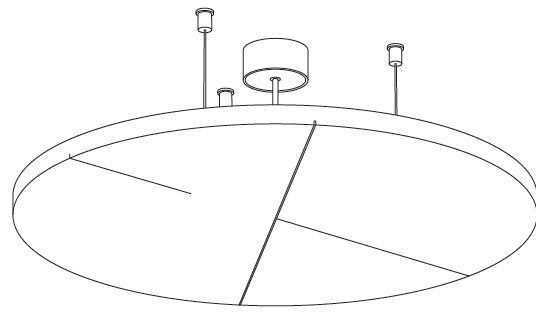

GENERAL

Series: Glorious Acoustic Light Panel
Brand: Prolicht
Division: Architectural
Mounting Type: Suspension
Mounting Location: Ceiling
Subcategory: Acoustic

PHYSICAL

Shape: Round
Diameter (mm): 646
Diameter (in): 27 ⁷/₁₆
Height (mm): 54
Height (in): 2 ¹/₈
Light Distribution: Indirect
Fixture Finish: SSR / BKV / CWI / CRY / HAB / UFT / ITA / RUA / FTG / MYG / LOD / PUS / FRO / FUP / KIA / POP / BLS / SPG / MEY / GOH / GUM / CHC / COM / ABZ / JAG / OBR / MOS / ROR

Accent Finish: ANC / ASH / BNA / BTC / BZE / CEL / EGG / EVG / FOG / FOS / FST / FUA / IRI / IRO / KHA / LIC / LIM / MER / MSN / MUS / ONX / PEA / PLU / POL / PPY / RAY / ROY / RST / STE / SWD / TAN / TAU

Fixture Material: Aluminum
Cable Details: 2 000mm / 78 3/4" or 6 000mm / 236 1/4" Transparent Cable

ELECTRICAL

Lamp Type: LED (Zhaga Standard)
Input Wattage (W): 10
Total Output Wattage (W): 9.1
Dimming: Non-Dimmable
Driver Included: Yes
Driver Location: Integrated
Driver Type: Constant Current - Universal
Driver Class: Class 2
Input Voltage (V): 120 - 277

LED

Max. Delivered Lumen (lm): 701 / 708 / 730 / 751
Nominal Lumen (lm): 855 / 864 / 890 / 916
CRI: >90 CRI
Lamp Life (hrs): 50000

OPTICAL

RATINGS AND CERTIFICATIONS

Certified By: CSA Certified to UL and CSA Standards
IP rating: IP20

Ø646mm 25 ⁷/₁₆"