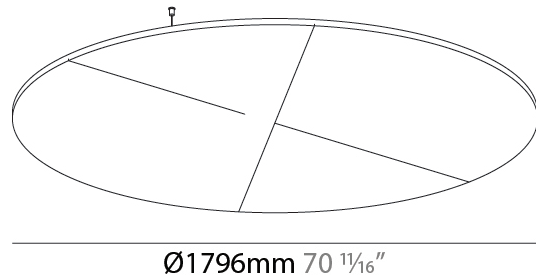

GENERAL

Series: Glorious Acoustic Light Panel
Brand: Prolicht
Division: Architectural
Mounting Type: Suspension
Mounting Location: Ceiling
Subcategory: Acoustic

PHYSICAL

Shape: Round
Diameter (mm): 1796
Diameter (in): 70 11/16
Height (mm): 54
Height (in): 2 1/8
Light Distribution: Indirect
Fixture Finish: SSR / BKV / CWI / CRY / HAB / UFT / ITA / RUA / FTG / MYG / LOD / PUS / FRO / FUP / KIA / POP / BLS / SPG / MEY / GOH / GUM / CHC / COM / ABZ / JAG / OBR / MOS / ROR

Accent Finish: ANC / ASH / BNA / BTC / BZE / CEL / EGG / EVG / FOG / FOS / FST / FUA / IRI / IRO / KHA / LIC / LIM / MER / MSN / MUS / ONX / PEA / PLU / POL / PPY / RAY / ROY / RST / STE / SWD / TAN / TAU

Fixture Material: Aluminum
Cable Details: 2 000mm / 78 3/4" or 6 000mm / 236 1/4" Transparent Cable

ELECTRICAL

Lamp Type: LED (Zhaga Standard)
Input Wattage (W): 43
Total Output Wattage (W): 39.1
Dimming: Non-Dimmable
Driver Included: Yes
Driver Location: Integrated
Driver Type: Constant Current - Universal
Driver Class: Class 2
Input Voltage (V): 120 - 277

LED

Max. Delivered Lumen (lm): 2156 / 3188 / 3284 / 3379
Nominal Lumen (lm): 3849 / 3888 / 4005 / 4121
CRI: >90 CRI
Lamp Life (hrs): 50000

OPTICAL

RATINGS AND CERTIFICATIONS

Certified By: CSA Certified to UL and CSA Standards
IP rating: IP20