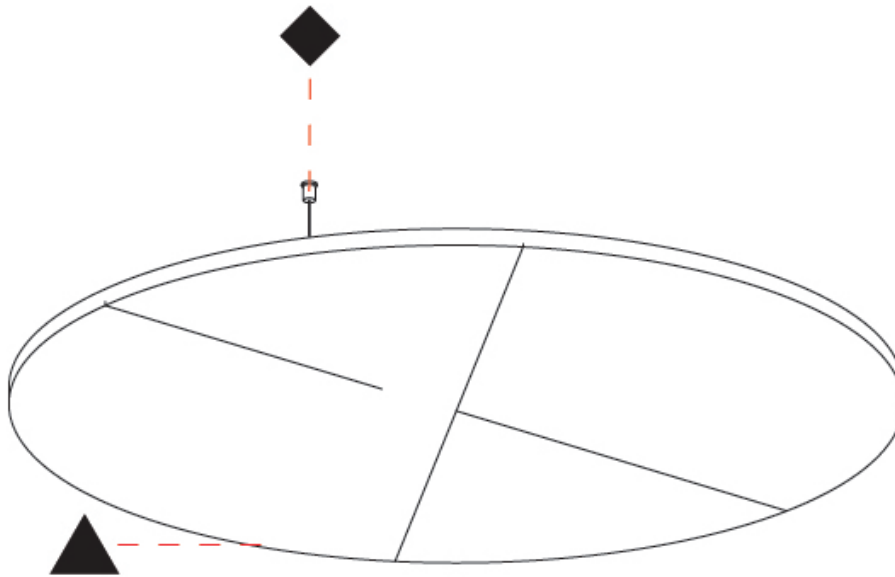

Ø1246mm 49 1/16"

GLORIOUS ACOUSTIC LIGHT PANEL SUSPENSION

A300715-

PROJECT _____

TYPE _____

SPECIFIER _____

QUANTITY _____

DATE _____